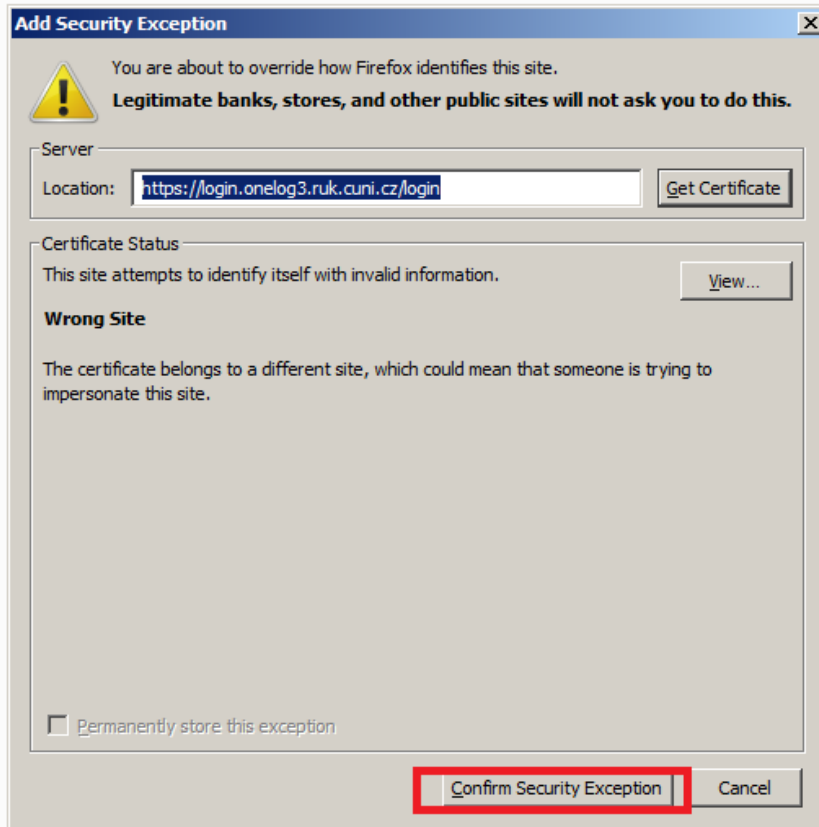

connection is not secure

login.onelog3.ruk.cuni.cz has configured their website to protect your information from being stolen, Firefox has not this website.

login.onelog3.ruk.cuni.cz uses an invalid security certificate.

The certificate is only valid for *.ezproxy.is.cuni.cz

SSL_ERROR_BAD_CERT_DOMAIN